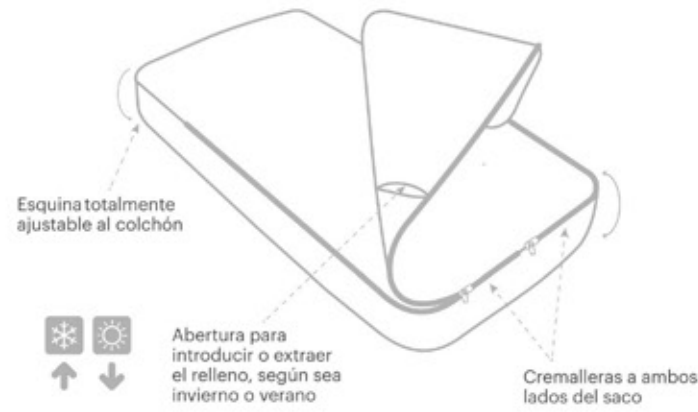

saco de cuna invierno/verano 60, Nest fitted winter/summer 60

Se puede utilizar tanto en cuna 60, como cuna de viaje o camping