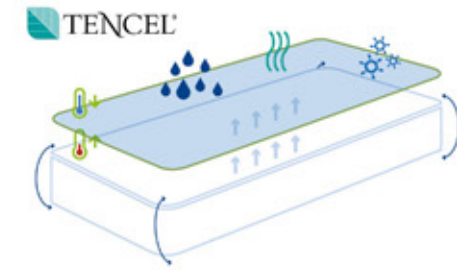

- **Impermeable**
  waterproof
- **Transpirable**
  breathable
- **Antimicrobiana**
  antimicrobial
- **Evita los malos olores**
  stops bad smells
- **Hipoalergénica**
  hypoallergenic
- **Termoreguladora**
  thermoregulatory