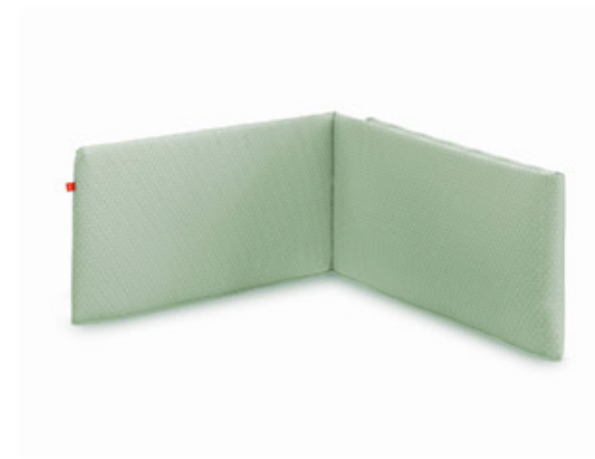

Protector 60 (cuna 60)
60x35 cm be moon verde
Cot bumper 60 (cot 60)
60x35 cm be moon green

ref. 77-44010