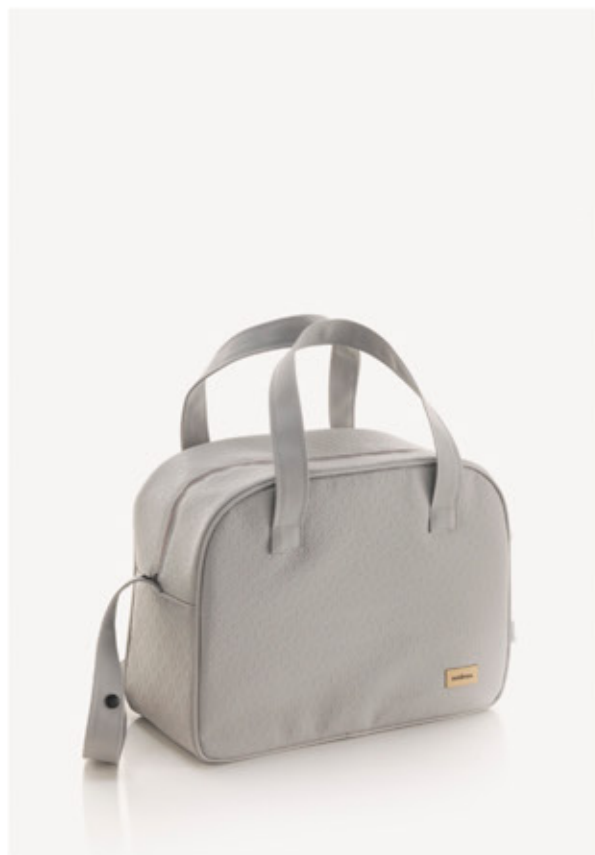

Bolso maternal prome
Luxy gris 18x44x33 cm
Maternity bag prome
Luxy grey 18x44x33 cm

ref. 1477-43144