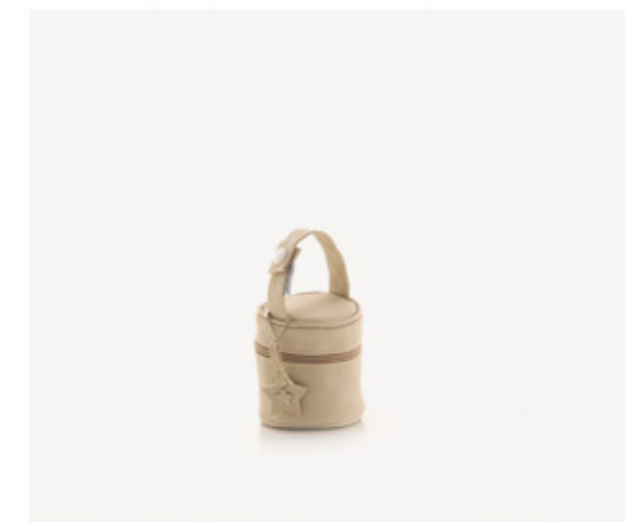

Portachupete
Mate camel 8.5x8.5x11 cm
Pacifier holder
Mate camel 8.5x8.5x11 cm

ref. 1394-42909